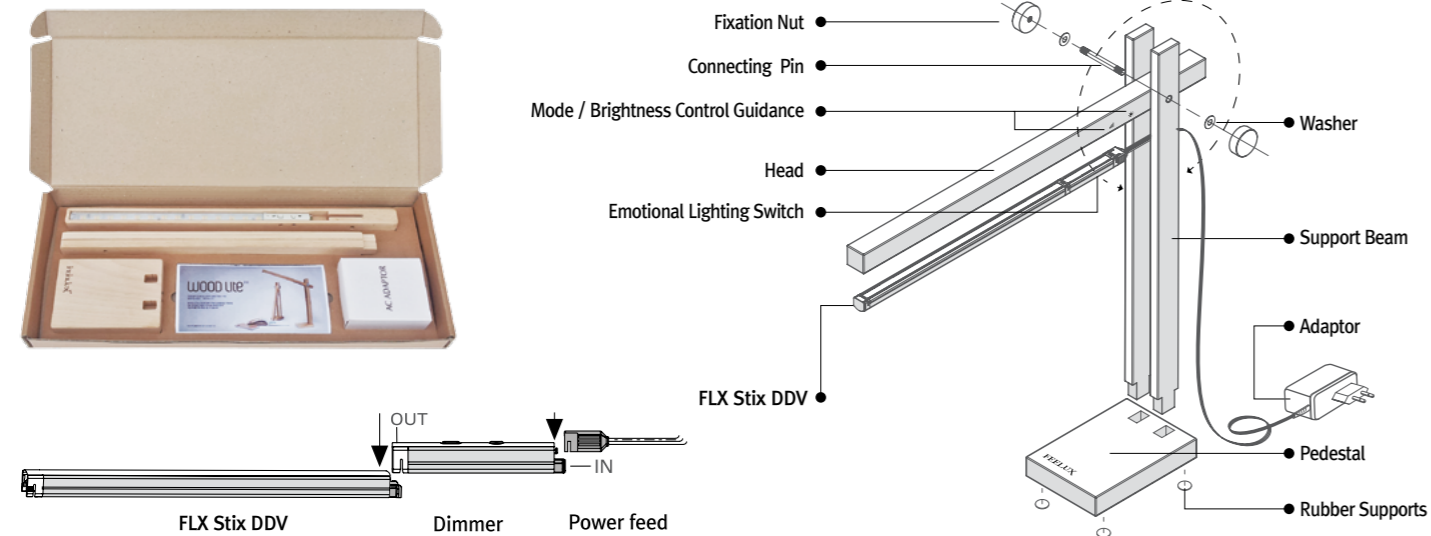

GOOD DESIGN
 산업디자인진흥부인증

메모보드
 메모그림판등
 다용도학습장

Mathematics Range
5,500~6,000K
560~660Lux

Language Range
4,200~4,600K
680~780Lux

Creative Range
2,700~3,500K
500~600Lux

Installation

Product composition

Specification

Category	Division	Standard
Model Name	Lighting Stand for Studying	"WOOD LITE"
Rating	Adaptor	Input (220V~, 60Hz), Output(24V, 0.5A) Certification NO. KTL SH10060-8002
Installed Lamp	FLX Stix DDV	DDV6 W/C-24V 2,700(WARM) 6,500K(COOL)
Size	Width x Depth x Height	485 x 100 x 450
Suitable Condition	Operational Temperature Storage Temperature Storage Humidity	5°C ~ 40°C -5°C ~ 50°C below 60%