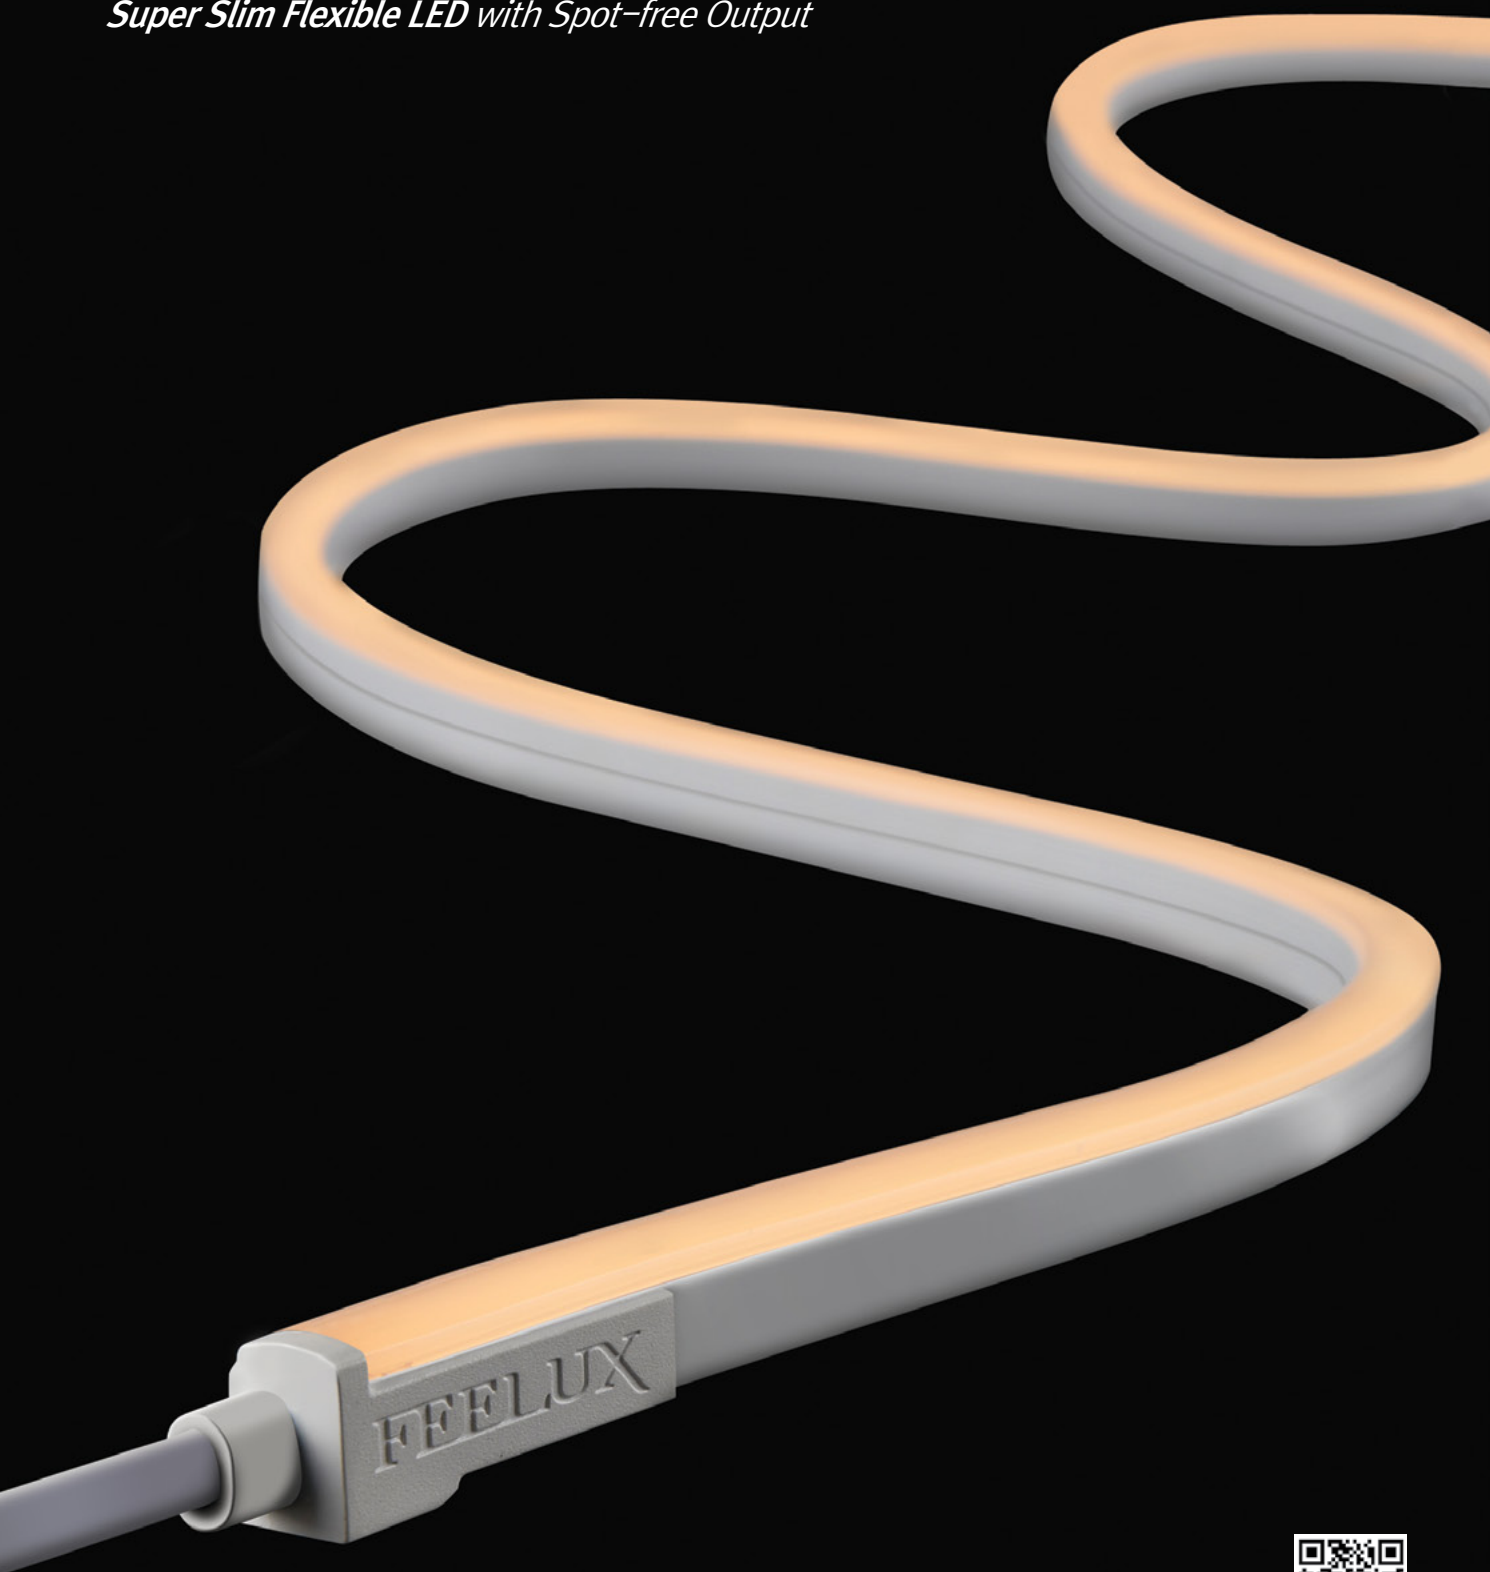

FLXible Neon

Super Slim Flexible LED with Spot-free Output

www.feelux.com

FLXible Neon 1

- Bend direction horizontally
- IP67 with Factory termination (Customized length available)
- IP65 for field termination
- 12.5W/M
- 24V DC
- Dimmable
- Spot free illumination
- indoor and outdoor application

Powerfeed Type

Model Name	Color	Luminous Flux (lm/m)	Max. Length (mm)	Min. Length (mm)	DC Voltage
FN1 27K-24V	2700K	535	5,000 (16.4')	38.5 (1.5')	DC 24
FN1 30K-24V	3000K	540			
FN1 35K-24V	3500K	626			
FN1 40K-24V	4000K	628			

Dimension

Accessories

Field Termination

FLXible Neon 2

- Bend direction vertically
- IP67 with Factory termination (Customized length available)
- IP65 for field termination
- 12.5W/M
- 24V DC
- Dimmable
- Spot free illumination
- indoor and outdoor application

Powerfeed Type

Model Name	Color	Luminous Flux (lm/m)	Max. Length (mm)	Min. Length (mm)	DC Voltage
FN2 27K-24V	2700K	551	5,000 (16.4')	38.5 (1.5")	DC 24
FN2 30K-24V	3000K	584			
FN2 35K-24V	3500K	638			
FN2 40K-24V	4000K	647			