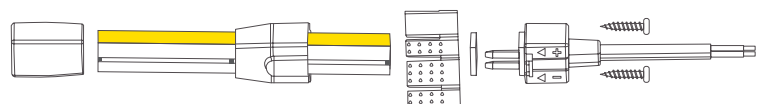

FLXible Neon

Super Slim Flexible LED with Spot-free Output

www.feelux.com

FLXible Neon 1

- Bend direction horizontally
- IP67 with Factory termination (Customized length available)
- IP65 for field termination
- 12.5W/M
- 24V DC
- Dimmable
- Spot free illumination
- indoor and outdoor application

Powerfeed Type

Model Name	Color	Luminous Flux (lm/m)	Max. Length (mm)	Min. Length (mm)	DC Voltage
FN1 27K-24V	2700K	535	5,000 (16.4')	38.5 (1.5')	DC 24
FN1 30K-24V	3000K	540			
FN1 35K-24V	3500K	626			
FN1 40K-24V	4000K	628			

Dimension

Accessories

Field Termination

FLXible Neon 2

- Bend direction vertically
- IP67 with Factory termination (Customized length available)
- IP65 for field termination
- 12.5W/M
- 24V DC
- Dimmable
- Spot free illumination
- indoor and outdoor application