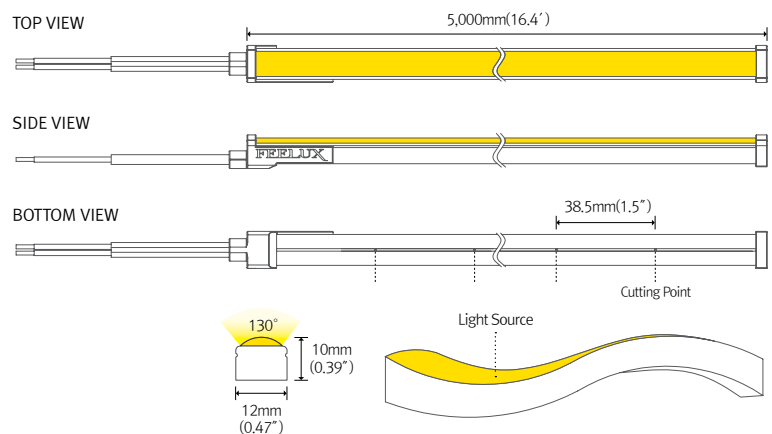

FLXible Neon 2

- Bend direction vertically
- IP67 with Factory termination (Customized length available)
- IP65 for field termination
- 12.5W/M
- 24V DC
- Dimmable
- Spot free illumination
- indoor and outdoor application

Powerfeed Type

Model Name	Color	Luminous Flux (lm/m)	Max. Length (mm)	Min. Length (mm)	DC Voltage
FN2 27K-24V	2700K	551	5,000 (16.4')	38.5 (1.5")	DC 24
FN2 30K-24V	3000K	584			
FN2 35K-24V	3500K	638			
FN2 40K-24V	4000K	647			

Dimension

Accessories

Field Termination