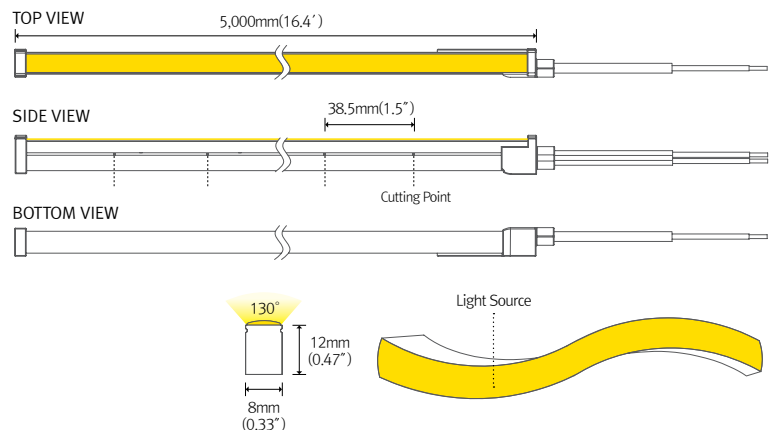

FLXible Neon

Super Slim Flexible LED with Spot-free Output

www.feelux.com

FLXible Neon 1

- Bend direction horizontally
- IP67 with Factory termination (Customized length available)
- IP65 for field termination
- 12.5W/M
- 24V DC
- Dimmable
- Spot free illumination
- indoor and outdoor application

Powerfeed Type

Model Name	Color	Luminous Flux (lm/m)	Max. Length (mm)	Min. Length (mm)	DC Voltage
FN1 27K-24V	2700K	535	5,000 (16.4')	38.5 (1.5')	DC 24
FN1 30K-24V	3000K	540			
FN1 35K-24V	3500K	626			
FN1 40K-24V	4000K	628			

Dimension

Accessories

Field Termination

FLXible Neon 2

- Bend direction vertically
- IP67 with Factory termination (Customized length available)
- IP65 for field termination
- 12.5W/M
- 24V DC
- Dimmable
- Spot free illumination
- indoor and outdoor application

Powerfeed Type

Model Name	Color	Luminous Flux (lm/m)	Max. Length (mm)	Min. Length (mm)	DC Voltage
FN2 27K-24V	2700K	551	5,000 (16.4')	38.5 (1.5")	DC 24
FN2 30K-24V	3000K	584			
FN2 35K-24V	3500K	638			
FN2 40K-24V	4000K	647			