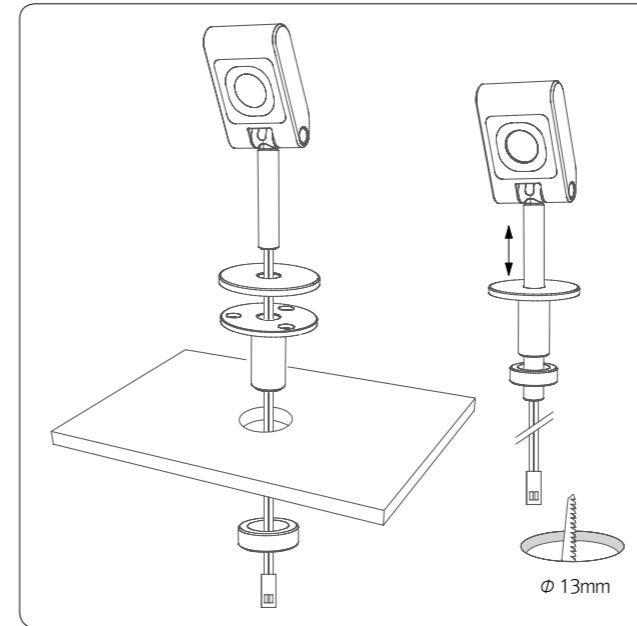

LuxFeel Pole 50

Light for show case and shelf

LED Display case spotlight

- Mini LED display case spotlight
- Effective focusing ability for showcases
- High color rendering(CRI95)
- Aluminum body
- To be used with constant current distributor

Installation

Light output

Specification

Model Name	Voltage Input	Current Input	Energy Consumption	Luminous Flux	Energy Efficiency	Color Rendering	Available color	Beam Angle	Material
LP50-3 40K-900mA	Typ. 3.2 V	900 mA	2.8 W	190 lm	65 lm/W	Ra > 95	2,700K / 3,000K / 3,500K / 4,000K	30° (Option 18°, 50°)	AL

Dimension

Photometric data

Accessories

Ⓐ 5 way CC Distributor (CV to CC converter)

INPUT : DC24V
Constant output current : 900mA
Output Voltage range : 3~16V
1-10V Dimming

Ⓑ LED Driver with 12way distributor with power cord(1,800mm)