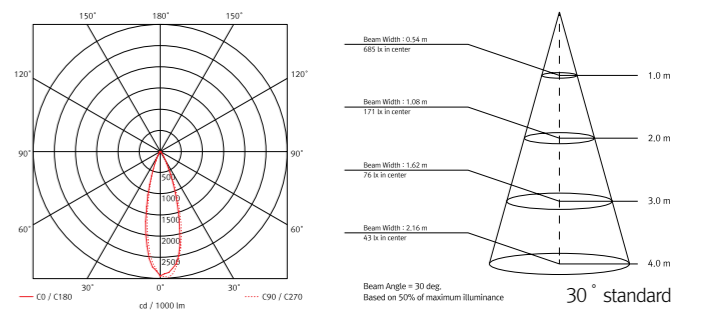

Installation

Light output

Specification

Model Name	Voltage Input	Current Input	Energy Consumption	Luminous Flux	Energy Efficiency	Color Rendering	Available color	Beam Angle	Material
LP50-3 40K-900mA	Typ. 3.2 V	900 mA	2.8 W	190 lm	65 lm/W	Ra > 95	2,700K / 3,000K / 3,500K / 4,000K	30° (Option 18°, 50°)	AL

Dimension

Photometric data

Accessories

Ⓐ 5 way CC Distributor (CV to CC converter)

INPUT : DC24V
Constant output current : 900mA
Output Voltage range : 3~16V
1-10V Dimming

Ⓑ LED Driver with 12way distributor with power cord(1,800mm)