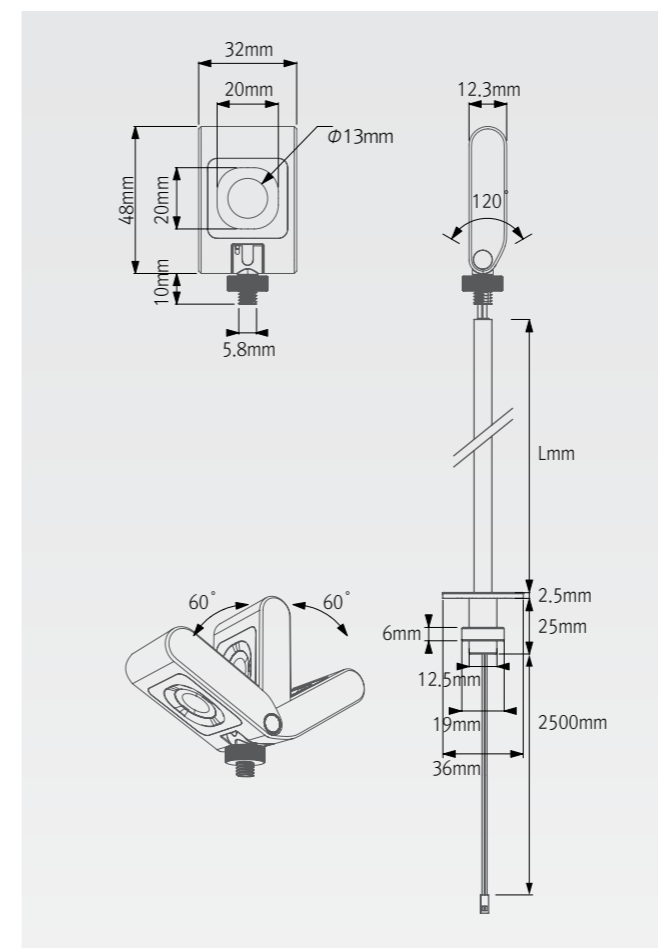

Installation

Light output

Specification

Model Name	Voltage Input	Current Input	Energy Consumption	Luminous Flux	Energy Efficiency	Color Rendering	Available color	Beam Angle	Material
LP50-3 40K-900mA	Typ. 3.2 V	900 mA	2.8 W	190 lm	65 lm/W	Ra > 95	2,700K / 3,000K / 3,500K / 4,000K	30° (Option 18°, 50°)	AL

Dimension

Photometric data

Accessories

Ⓐ 5 way CC Distributor (CV to CC converter)

INPUT : DC24V
Constant output current : 900mA
Output Voltage range : 3~16V
1-10V Dimming

Ⓑ LED Driver with 12way distributor with power cord(1,800mm)

Part NO	FLC15-24V/T	FLC30-24V/T	FLC75-24V/T
Capacity	15W 24V	30W 24V	75W 24V