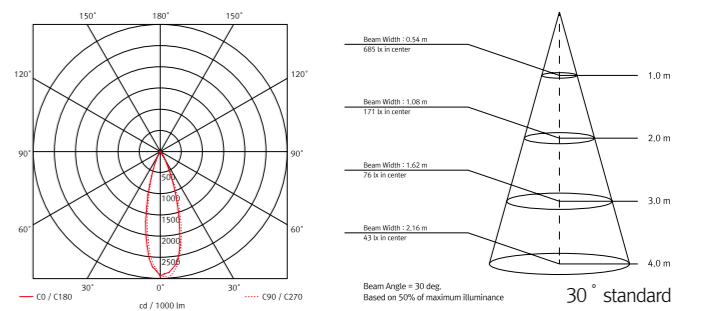

Installation

Light output

Specification

Model Name	Voltage Input	Current Input	Energy Consumption	Luminous Flux	Energy Efficiency	Color Rendering	Available color	Material
LP50-3 40K-900mA	Typ. 3.2 V	900 mA	2.8 W	190 lm	65 lm/W	Ra > 95	2,700K / 3,000K / 3,500K / 4,000K	AL

Dimension

Photometric data

Accessories

Ⓐ 5 way CC Distributor (CV to CC converter)

INPUT : DC24V
Constant output current : 900mA
Output Voltage range : 3~16V
1-10V Dimming

Ⓑ LED Driver with 12way distributor with power cord (1,800mm)