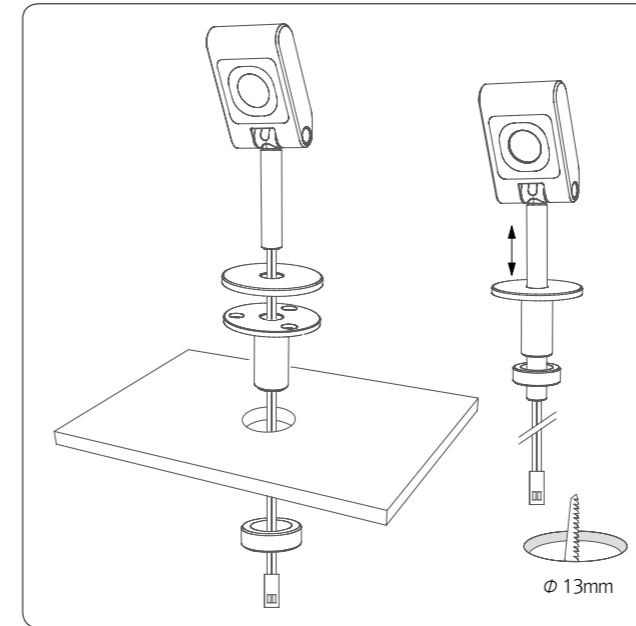

LuxFeel Pole 50

Light for show case and shelf

LED Display case spotlight

- Mini LED display case spotlight
- Effective focusing ability for showcases
- High color rendering(CRI95)
- Aluminum body
- To be used with constant current distributor

Installation

Light output

Specification

Model Name	Voltage Input	Current Input	Energy Consumption	Luminous Flux	Energy Efficiency	Color Rendering	Available color	Material
LP50-3 40K-900mA	Typ. 3.2 V	900 mA	2.8 W	190 lm	65 lm/W	Ra > 95	2,700K / 3,000K / 3,500K / 4,000K	AL

Dimension

Photometric data

Accessories

Ⓐ 5 way CC Distributor (CV to CC converter)

INPUT : DC24V
Constant output current : 900mA
Output Voltage range : 3~16V
1-10V Dimming

Ⓑ LED Driver with 12way distributor with power cord (1,800mm)