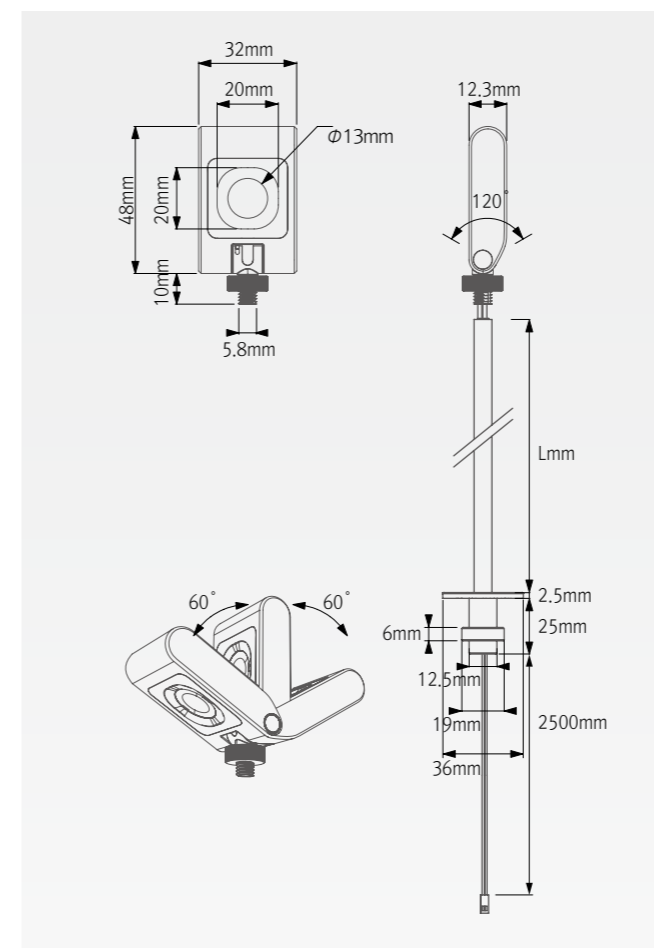

Installation

Light output

Specification

Model Name	Voltage Input	Current Input	Energy Consumption	Luminous Flux	Energy Efficiency	Color Rendering	Available color	Material
LP50-3 40K-900mA	Typ. 3.2 V	900 mA	2.8 W	190 lm	65 lm/W	Ra > 95	2,700K / 3,000K / 3,500K / 4,000K	AL

Dimension

Photometric data

Accessories

Ⓐ 5 way CC Distributor (CV to CC converter)

INPUT : DC24V
Constant output current : 900mA
Output Voltage range : 3~16V
1-10V Dimming

Ⓑ LED Driver with 12way distributor with power cord (1,800mm)

Part NO	FLC15-24V/T	FLC30-24V/T	FLC75-24V-P/T
Capacity	15W 24V	30W 24V	75W 24V