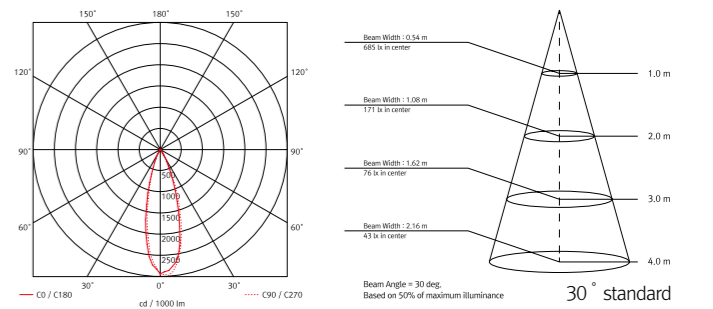

Photometric data

Accessories

Ⓐ 5 way CC Distributor (CV to CC converter)

INPUT : DC 24V
Constant output current : 900mA
Output voltage range : 3~16V
1-10V Dimming

Ⓑ LED Driver with 12way distributor with power cord (1,800mm)

Part No	FLC30-24V/T	FLC75-24V-P/T
Capacity	30W 24V	75W 24V