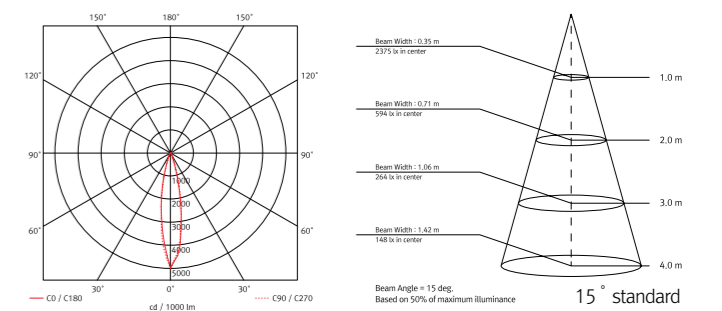

### Light output

### Specification

Model Name	Voltage Input	Energy Consumption	Luminous Flux	Energy Efficiency	Color Rendering	Available color	Beam Angle	Material
LS60-9 40K-24V	DC 24V	9 W	500 lm	55 lm/W	Ra > 90	2,700K / 3,000K / 3,500K / 4,000K	15° (Option 40°)	AL

### Dimension

### Photometric data