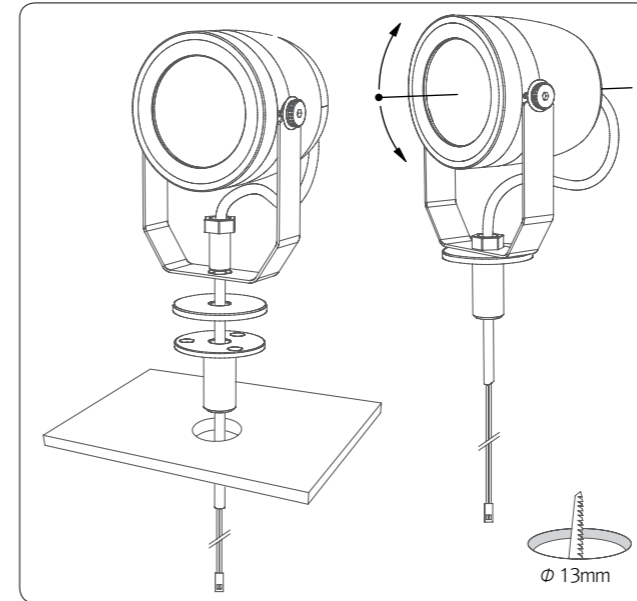

Installation