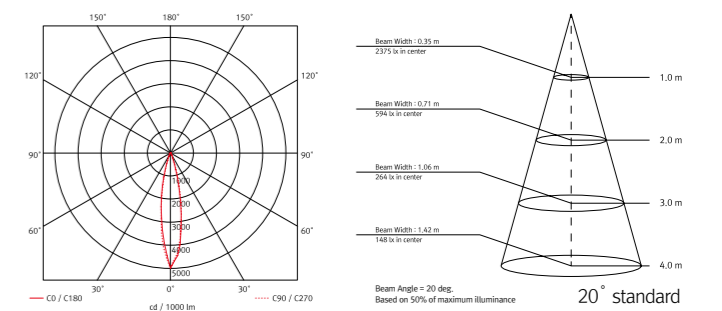

Installation

Light output

Specification

Model Name	Voltage Input	Energy Consumption	Luminous Flux	Energy Efficiency	Color Rendering	Available color	Beam Angle	Material
LS60-9 40K-24V	DC 24V	9 W	945 lm	108lm/W	Ra > 90	2,700K / 3,000K / 3,500K / 4,000K	20°	AL

Dimension

Photometric data

Accessories

@ LED Driver with 12way distributor with power cord (1,800mm)

Part NO	FLC15-24V/T	FLC30-24V/T	FLC75-24V-P/T
Capacity	15W 24V	30W 24V	75W 24V