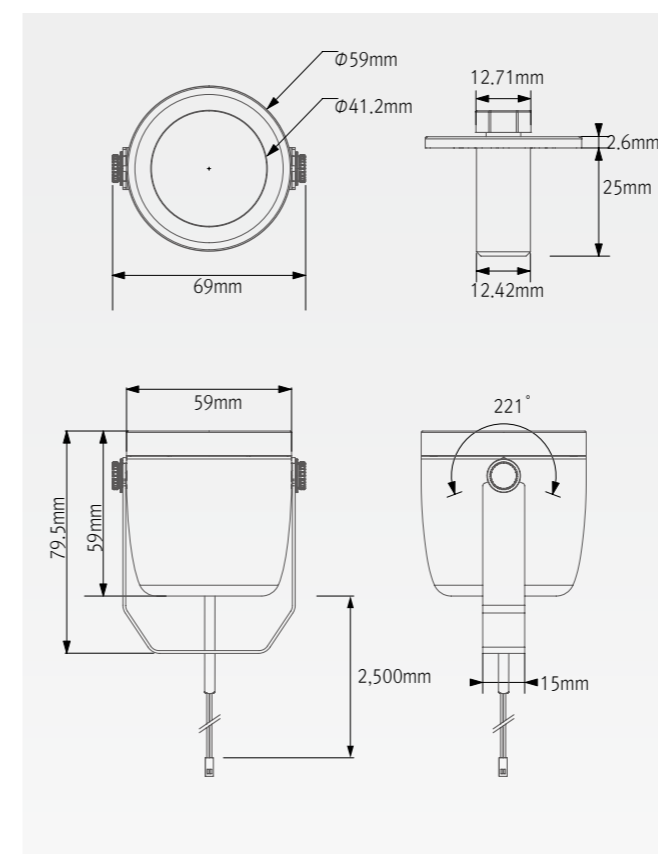

Installation

Light output

Specification

Model Name	Voltage Input	Energy Consumption	Luminous Flux	Energy Efficiency	Color Rendering	Available color	Beam Angle	Material
LS60-9 40K-24V	DC 24V	9 W	945 lm	108lm/W	Ra > 90	2,700K / 3,000K / 3,500K / 4,000K	20°	AL

Dimension

Photometric data

Accessories

@ LED Driver with 12way distributor with power cord (1,800mm)

Part NO	FLC15-24V/T	FLC30-24V/T	FLC75-24V-P/T
Capacity	15W 24V	30W 24V	75W 24V