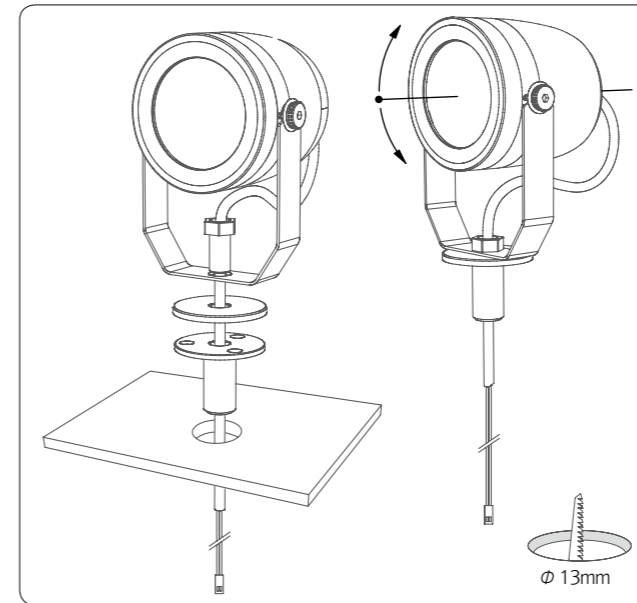

LuxFeel Spot 60

Integral lighting solution with high efficiency

LED Spotlight

- Mini Spotlight
- Ideal for exhibition or commercial space
- Rotated product: beam angle changeable
- High color rendering(CRI90)
- Aluminum body with yoke bracket for maximum flexibility
- Adds sparkles to all merchandise

Installation

Light output

Specification

Model Name	Voltage Input	Energy Consumption	Luminous Flux	Energy Efficiency	Color Rendering	Available color	Beam Angle	Material
LS60-9 40K-24V	DC 24V	9 W	945 lm	108lm/W	Ra > 90	2,700K / 3,000K / 3,500K / 4,000K	20°	AL

Dimension

Photometric data

Accessories

@ LED Driver with 12way distributor with power cord (1,800mm)

Part NO	FLC15-24V/T	FLC30-24V/T	FLC75-24V-P/T
Capacity	15W 24V	30W 24V	75W 24V